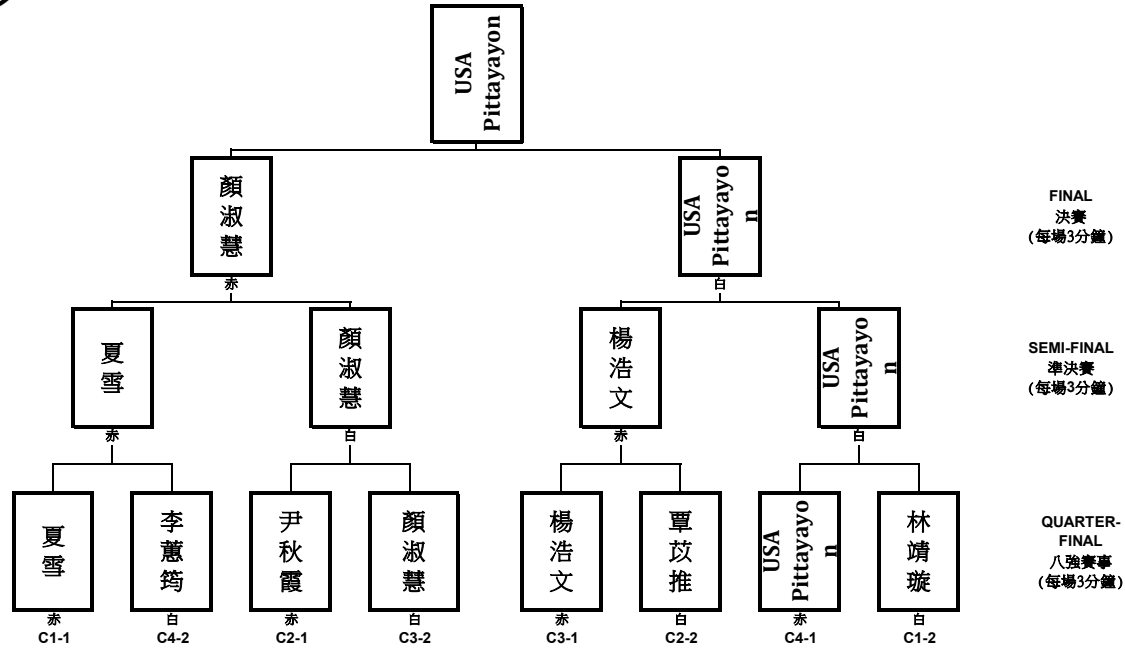

# 第十一屆香港公開劍道賽-女子組個人戰

## 11th Hong Kong Open Kendo Championships- Ladies' Individual Events

分組循環賽：每位選手打2場，每場限時3分鐘，每組最高分數之兩位選手，可進入八強賽事。

Every player plays 2 matches. Time limit is 3 minutes. 1st Place and 2nd Place of each group can go up to QUARTER-FINAL.