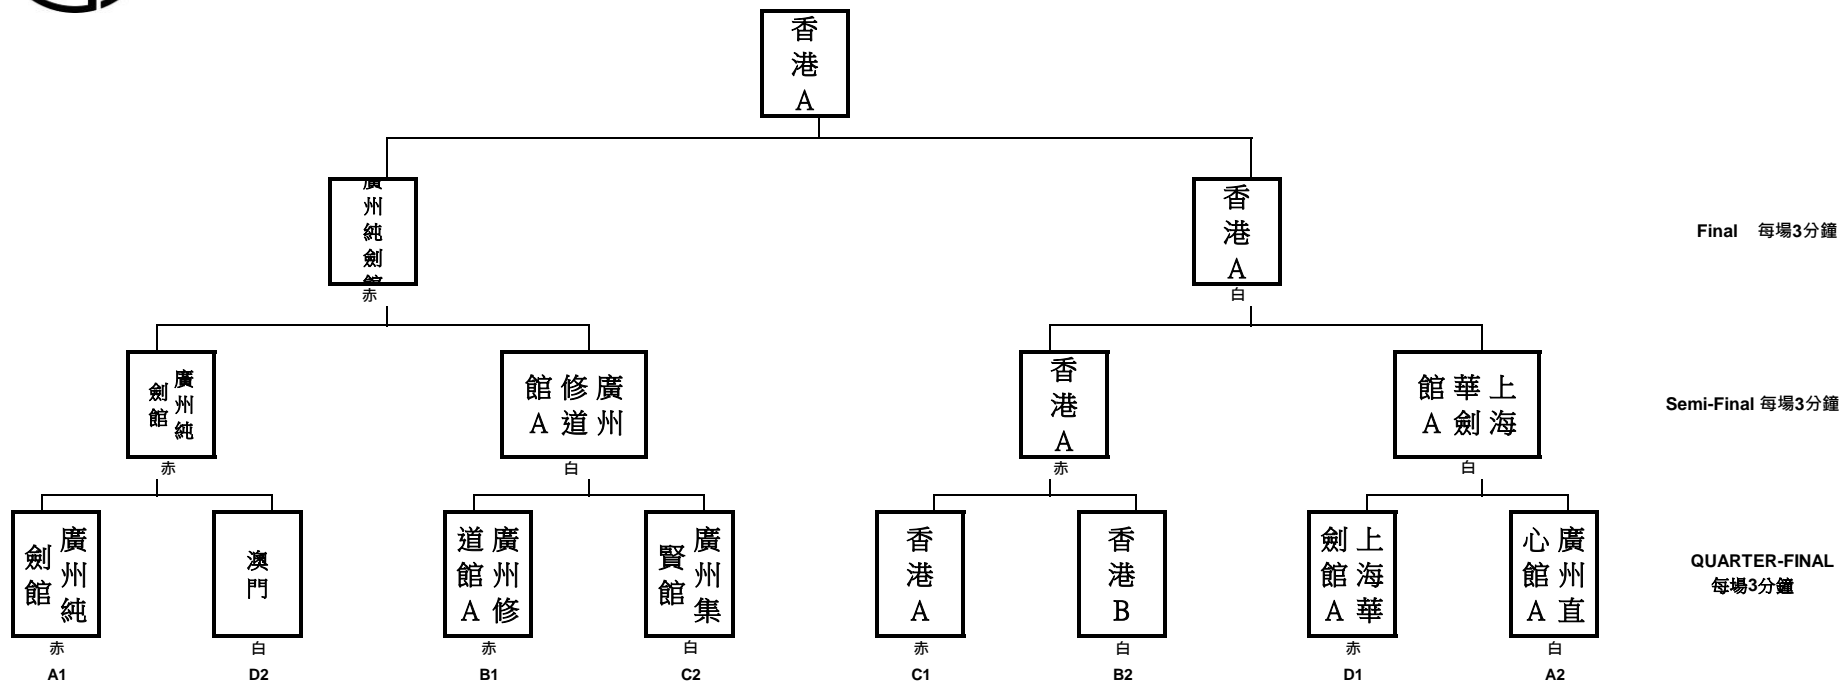

第十四屆大中華區劍道賽 14th REGIONAL KENDO CHAMPIONSHIPS

女子三人隊際賽 Women's 3-members Team Event

Final 每場3分鐘

Semi-Final 每場3分鐘

QUARTER-FINAL
每場3分鐘

(初賽：分組作賽·每隊打2場·每場3分鐘·每組最高分數之兩隊可進入八強賽事圈)

(Round 1: Every team plays 2 matches. Time limit is 3 minutes. 1st Place and 2nd Place of each group can go up to QUARTER-FINAL.)

分組賽程	赤	白
Group D	16	vs. 17
Group D	18	vs. 17
Group D	18	vs. 19
Group D	20	vs. 19
Group D	20	vs. 16